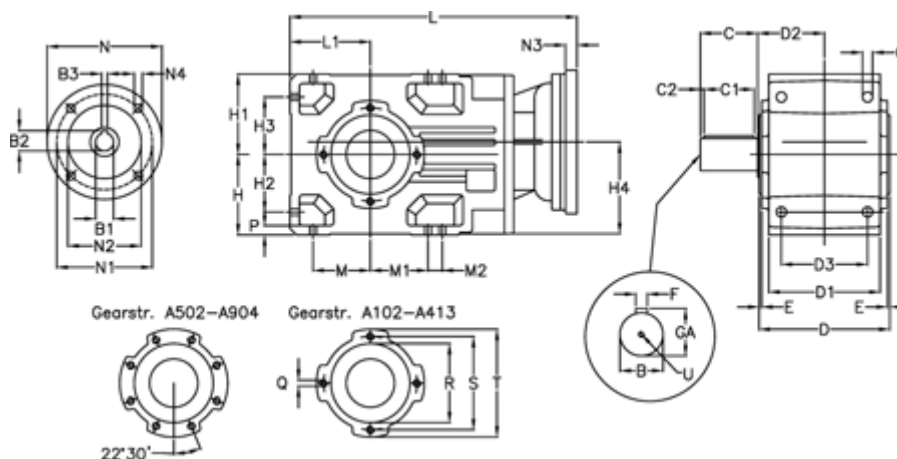

Article number: 296003520181225
 Description: Bevel helical gearbox
 A353UR-201,8-P71B5

Measures

B = 40	D1 = 166	H1 = 100	M2 = 11	Q = M10x17
B1 = 14	D2 = 88.5	H2 = 73	N = 160	R = 110
B2 = 16.3	D3 = 135	H3 = 73	N1 = 130	S = 130
B3 = 5	Description = A353 UR-xx P71 B5	H4 = 114.0	N2 = 110	T = 150
C = 70	E = 3.5	L = 417.0	N3 = 4,5	U = M12x28
C1 = 60	F = 12	L1 = 100	N4 = M8x16	
C2 = 5.0	GA = 43	M = 73	O = 12.0	
D = 173	H = 100	M1 = 73	P = 11	